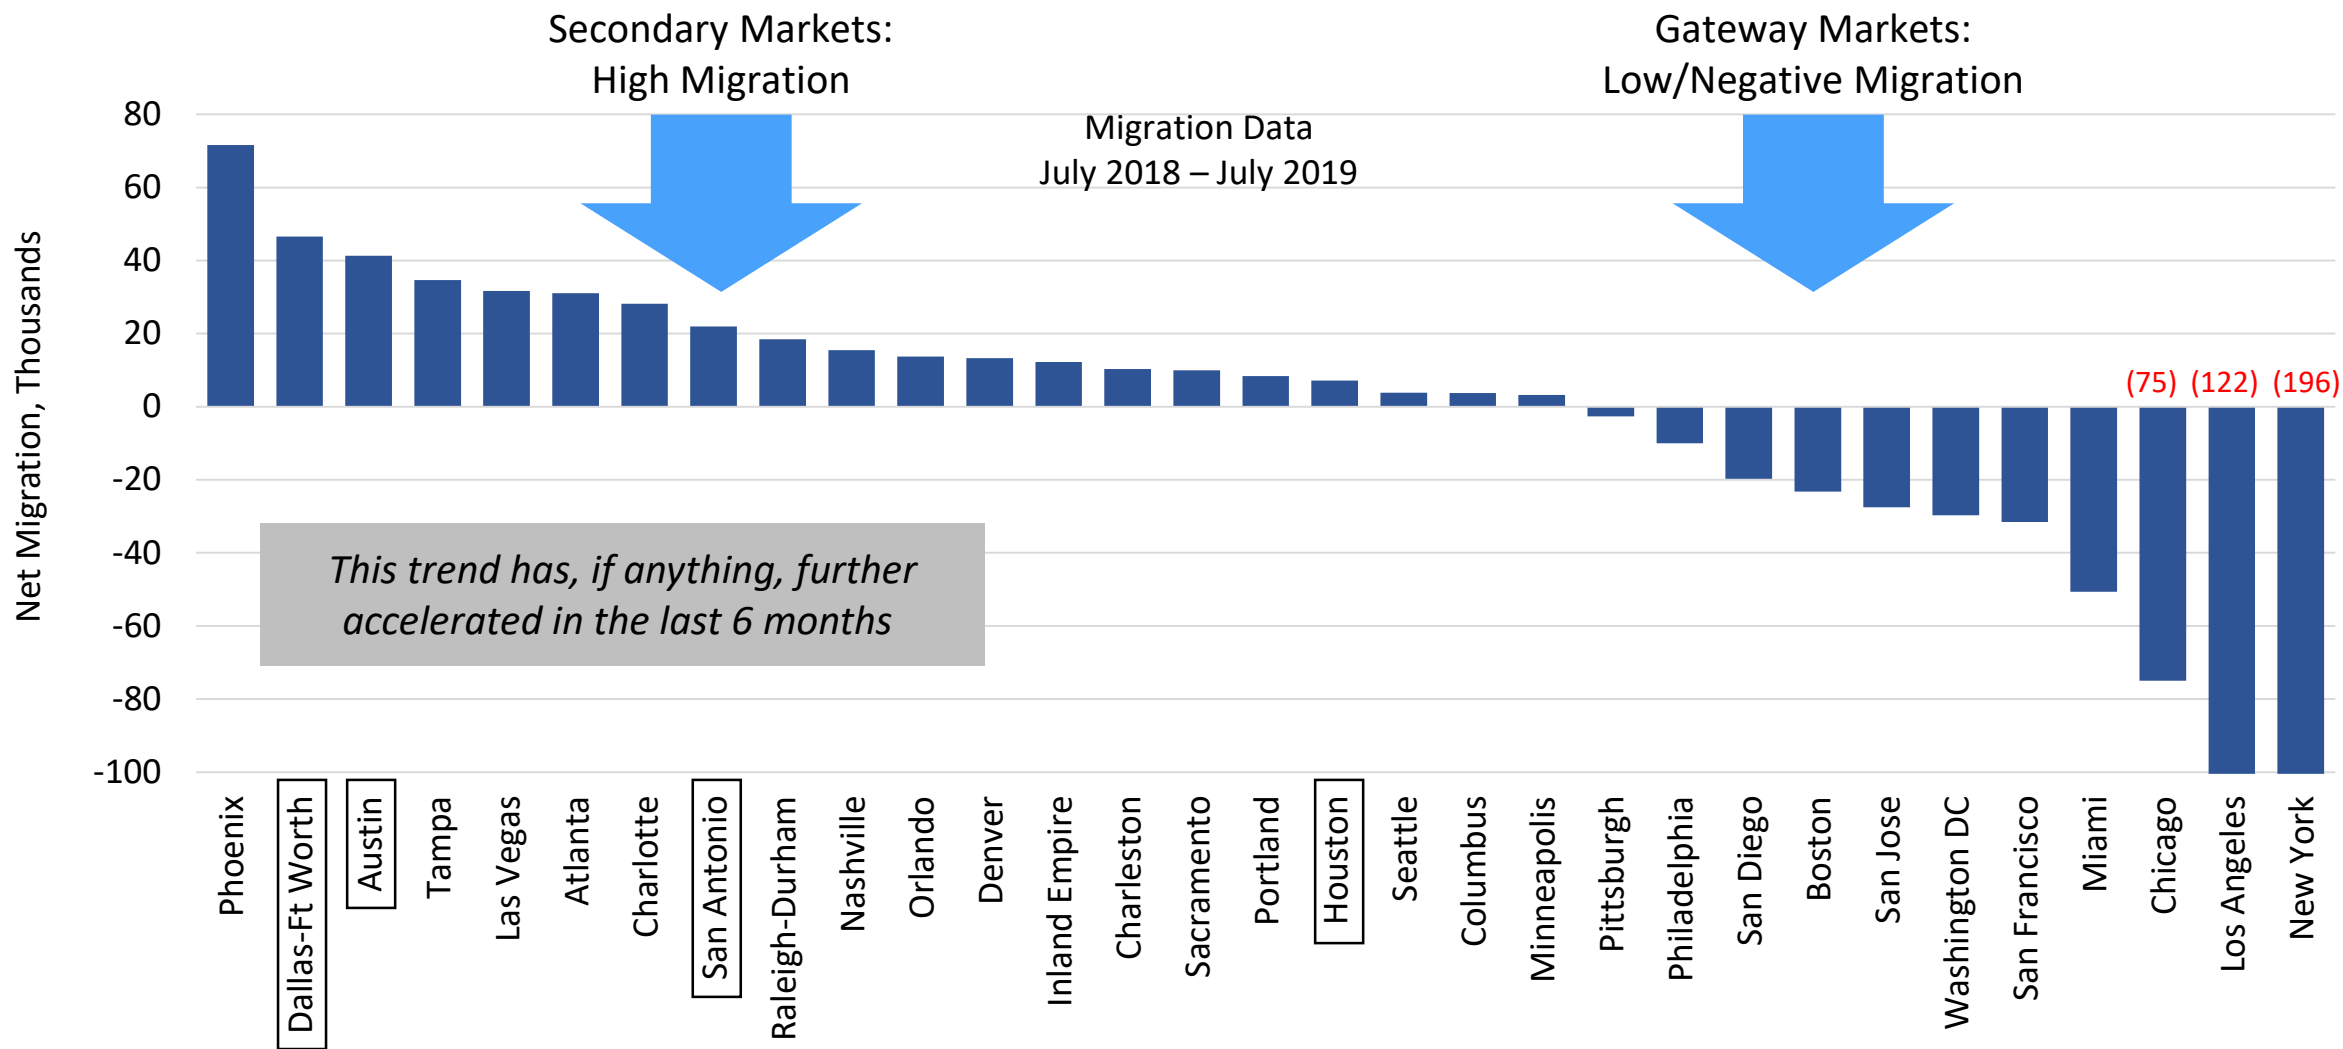

Self-Storage Market Performance Indicators

Chris Nebenzahl, *Yardi Matrix*

John Manes, *Pinnacle Storage Properties*

Domestic Migration Trend is Out of Gateway Metros and Into Secondary Cities

*Texas markets are boxed