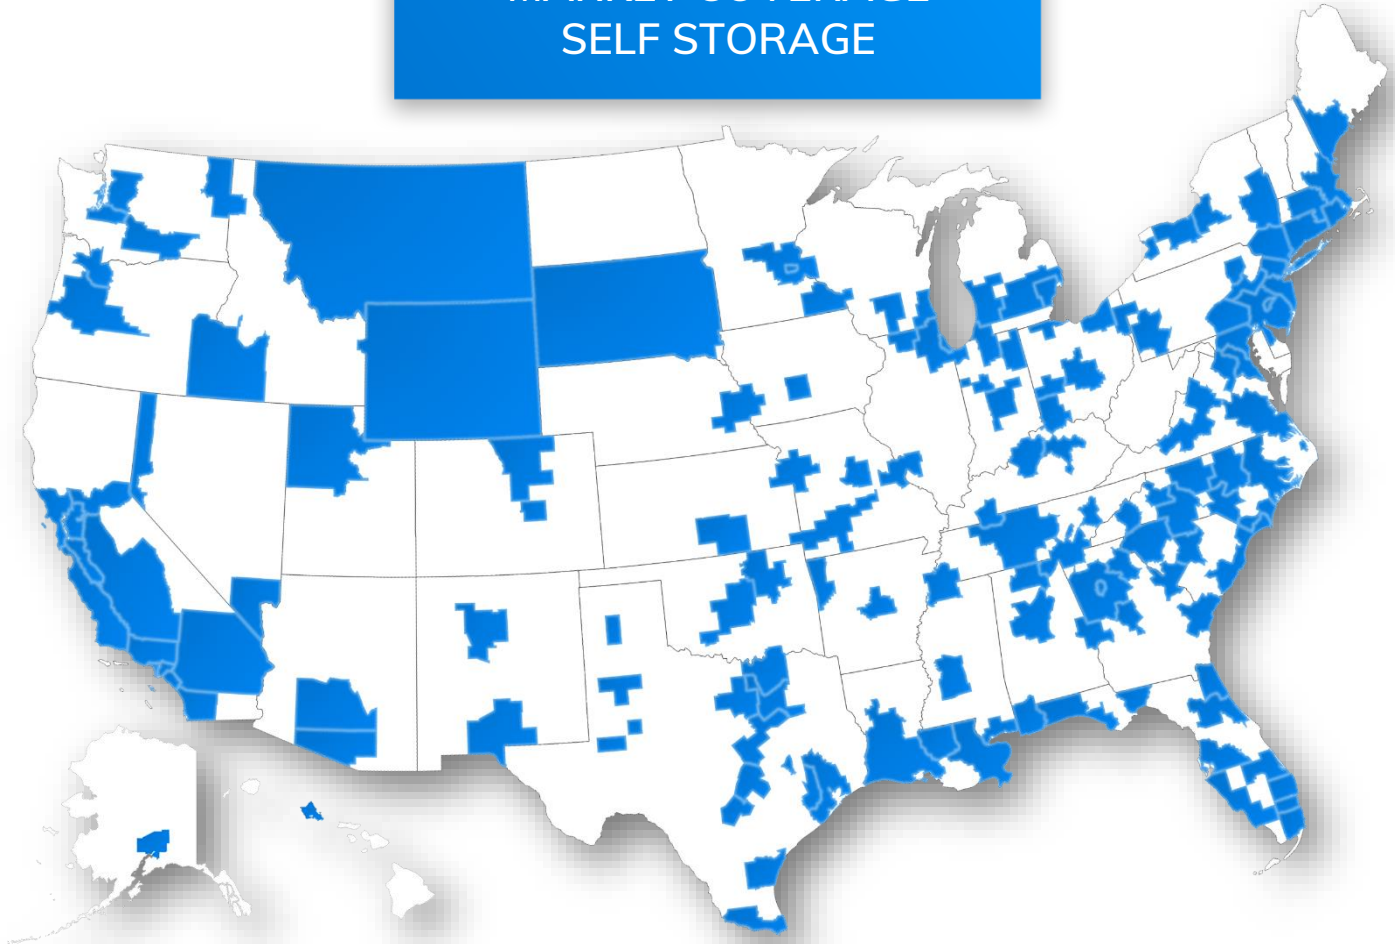

MARKET COVERAGE
SELF STORAGE

Western

- Albuquerque
- Boise
- Colorado Springs
- Denver
- Las Vegas
- Montana
- Phoenix
- Reno
- Salt Lake City
- Tucson
- Wyoming

Mid-Atlantic

- Appalachian
- Baltimore
- Northern Virginia
- Richmond-Tidewater
- Washington DC-Sub Maryland

Southern California

- Inland Empire
- Los Angeles - Eastern County
- Los Angeles - Metro
- Orange County
- San Diego
- San Fernando Valley-Ventura

Northern California

- Bay Area - East Bay
- Bay Area - South Bay
- Sacramento
- San Francisco

White Plains

Worcester-Springfield

Alaska/Hawaii

Anchorage

Honolulu

Southeast

Asheville

Atlanta - Suburban

Lafayette - Lake Charles

Lexington-Fayette

Little Rock

Louisville

Memphis

Mobile

Nashville

New Orleans